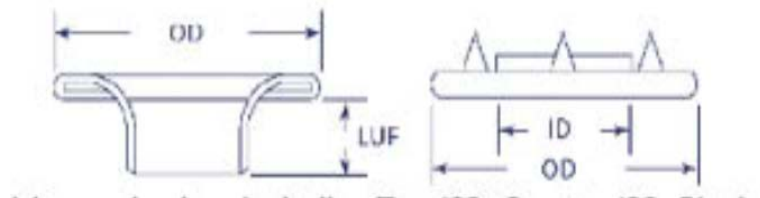

BERRY AMENDMENT EYELETS AND WASHERS

NASM 20662/1

SPEC#	SX#	ID	OD	LUF	MATERIAL
ABE131	EL02744	.385	.529	.187	Aluminum
BBE114	EL02358	.176	.483	.143	Brass
BBW101	WR00669	.220	.450	N/A	Brass

BERRY AMENDMENT GROMMET AND WASHERS

NASM 20230 TYPE 1

SIZE#	SX#	ID	OD	LUF
#00 GROMMET	GR10900	.176	.425	.135
#00 NECK WASHER	WR01155	.225	.460	.125
#0 GROMMET	GR00900	.240	.545	.175
#0 FLAT WASHER	WR00800	.285	.546	N/A
#0 NECK WASHER	WR00347	.287	.531	.100

NASM 16492/ TYPE 1

#0 GROMMET	GR00900	.240	.545	.175
#0 TOOTH WASHER	WR08TW0	.290	.570	N/A

NASM 20230 TYPE 3 CLASS III ***ROLLED RIM GROMMET AND SPUR WASHER***

#0 RR GROMMET	GR00990	.270	.670	.175
#0 SPUR WASHER	WR00880	.340	.645	N/A

Available in all finishes and colors including Tan 499, Coyote 498, Black, Desert Tan 503, Camouflage Green 483, Ranger Green, Foliage 504 and Wolf Grey

GR00990

**#0 ROLLED RIM GROMMET AND #0 SPUR WASHER
TYPE III, CLASS III**

WR00880